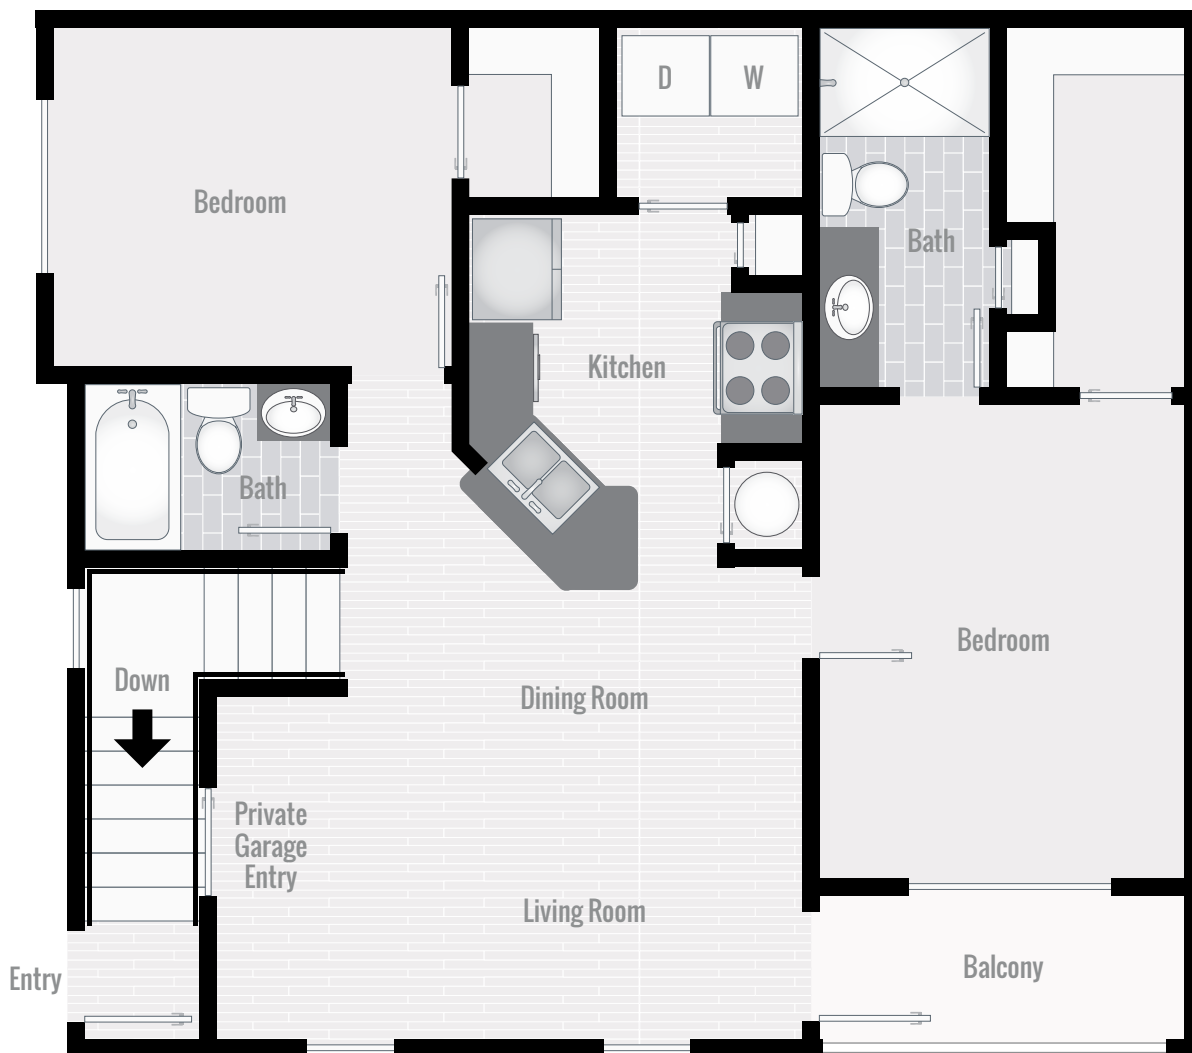

## FLOOR PLAN A3

1 BEDROOM | 1 BATH | 955 SF

## FLOOR PLAN B1

2 BEDROOM | 2 BATH | 1149 SF