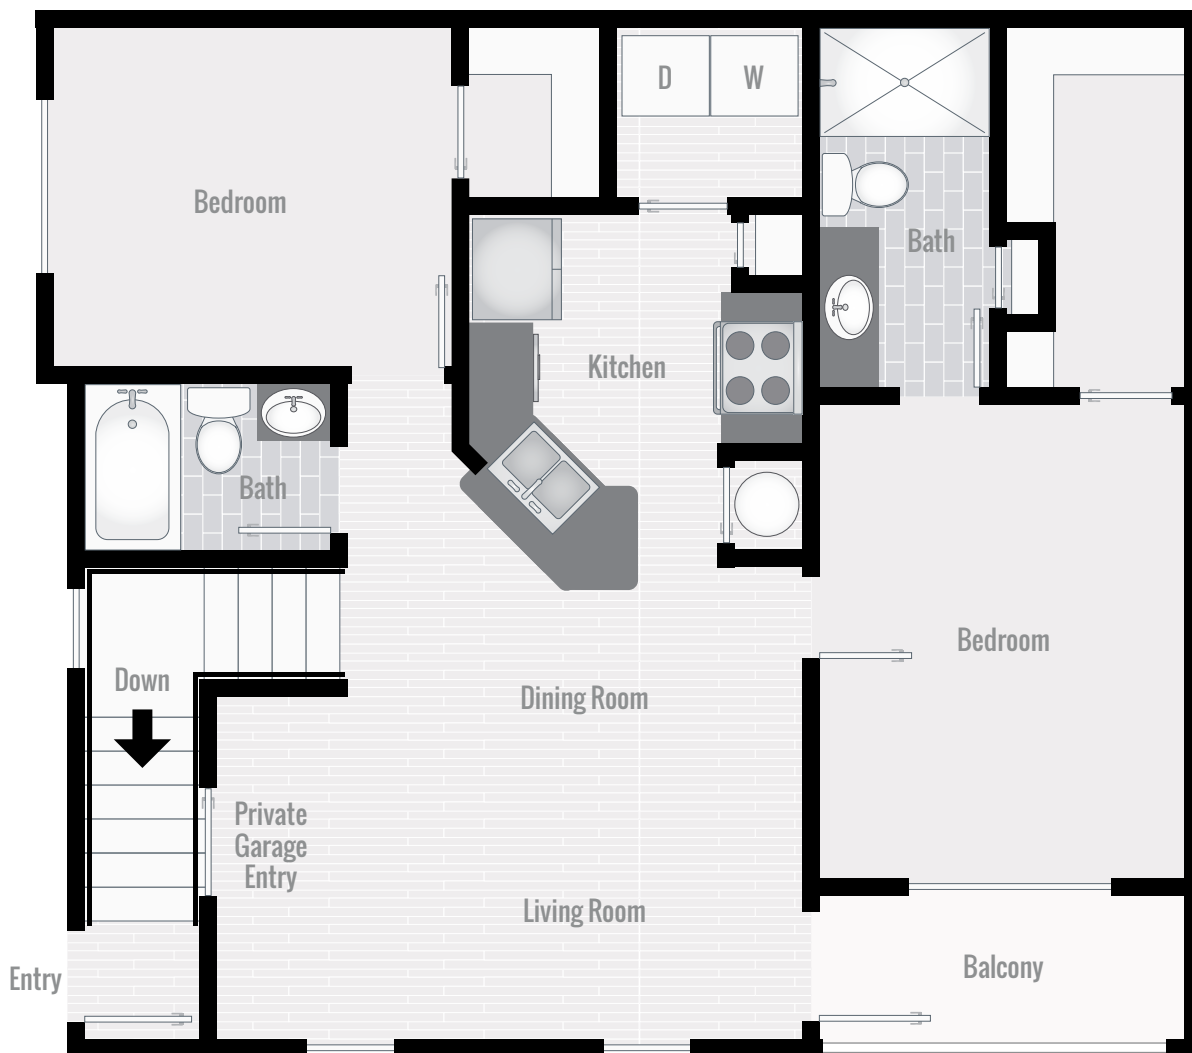

## FLOOR PLAN A3

1 BEDROOM | 1 BATH | 955 SF

# FLOOR PLAN B1

2 BEDROOM | 2 BATH | 1149 SF