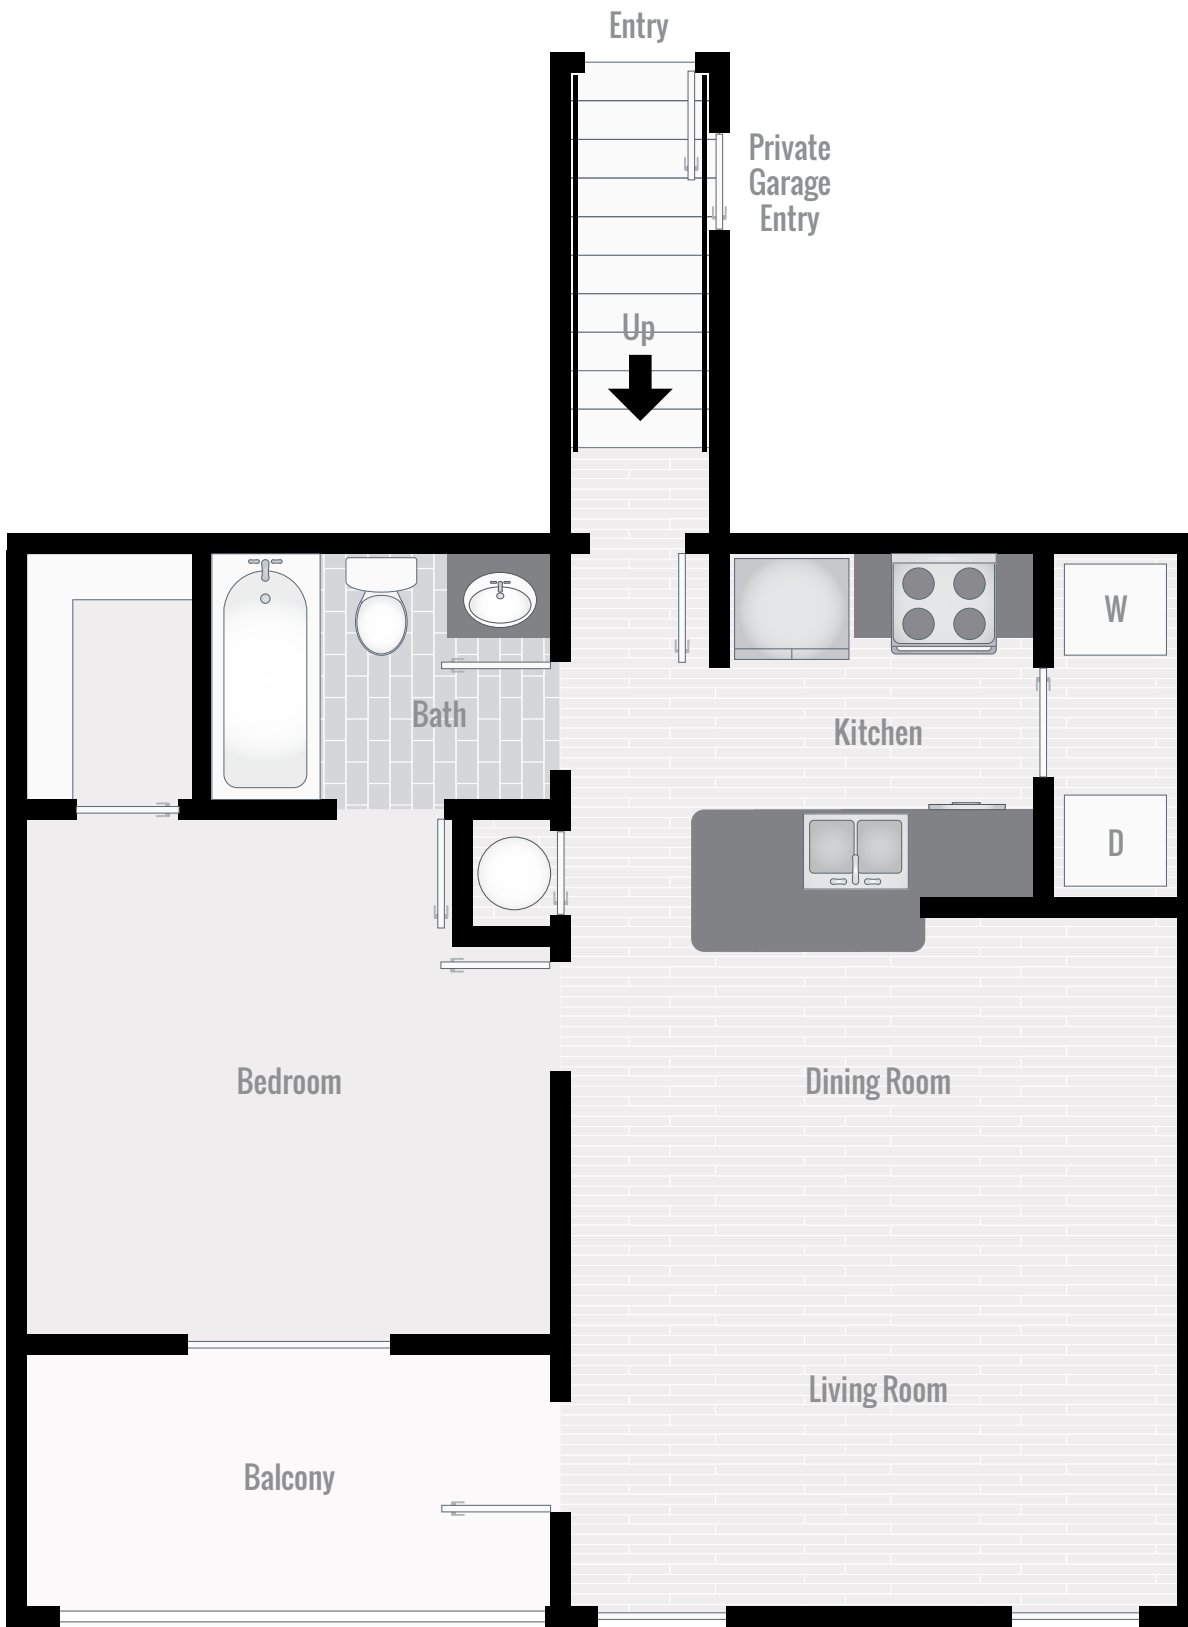

## FLOOR PLAN A1

1 BEDROOM | 1 BATH | 667 SF

## FLOOR PLAN A2

1 BEDROOM | 1 BATH | 814 SF

## FLOOR PLAN A3

1 BEDROOM | 1 BATH | 955 SF