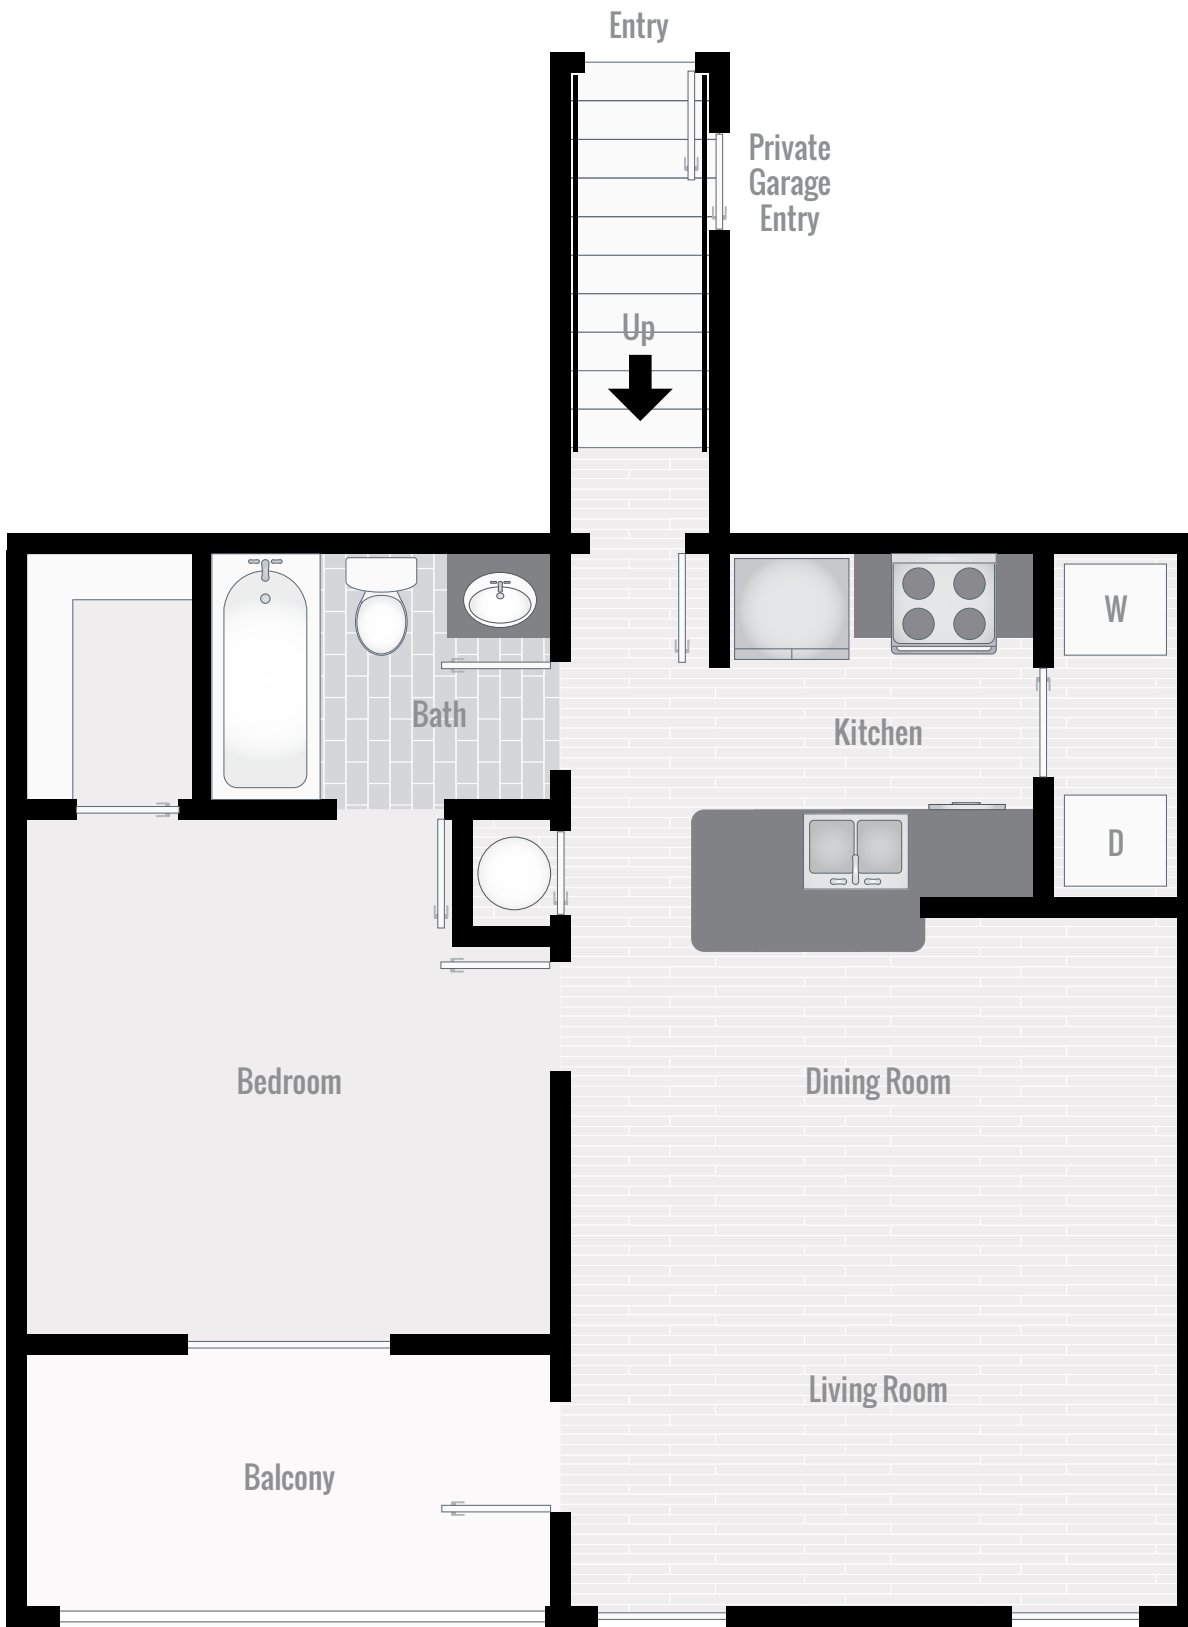

## FLOOR PLAN A1

1 BEDROOM | 1 BATH | 667 SF

## FLOOR PLAN A2

1 BEDROOM | 1 BATH | 814 SF